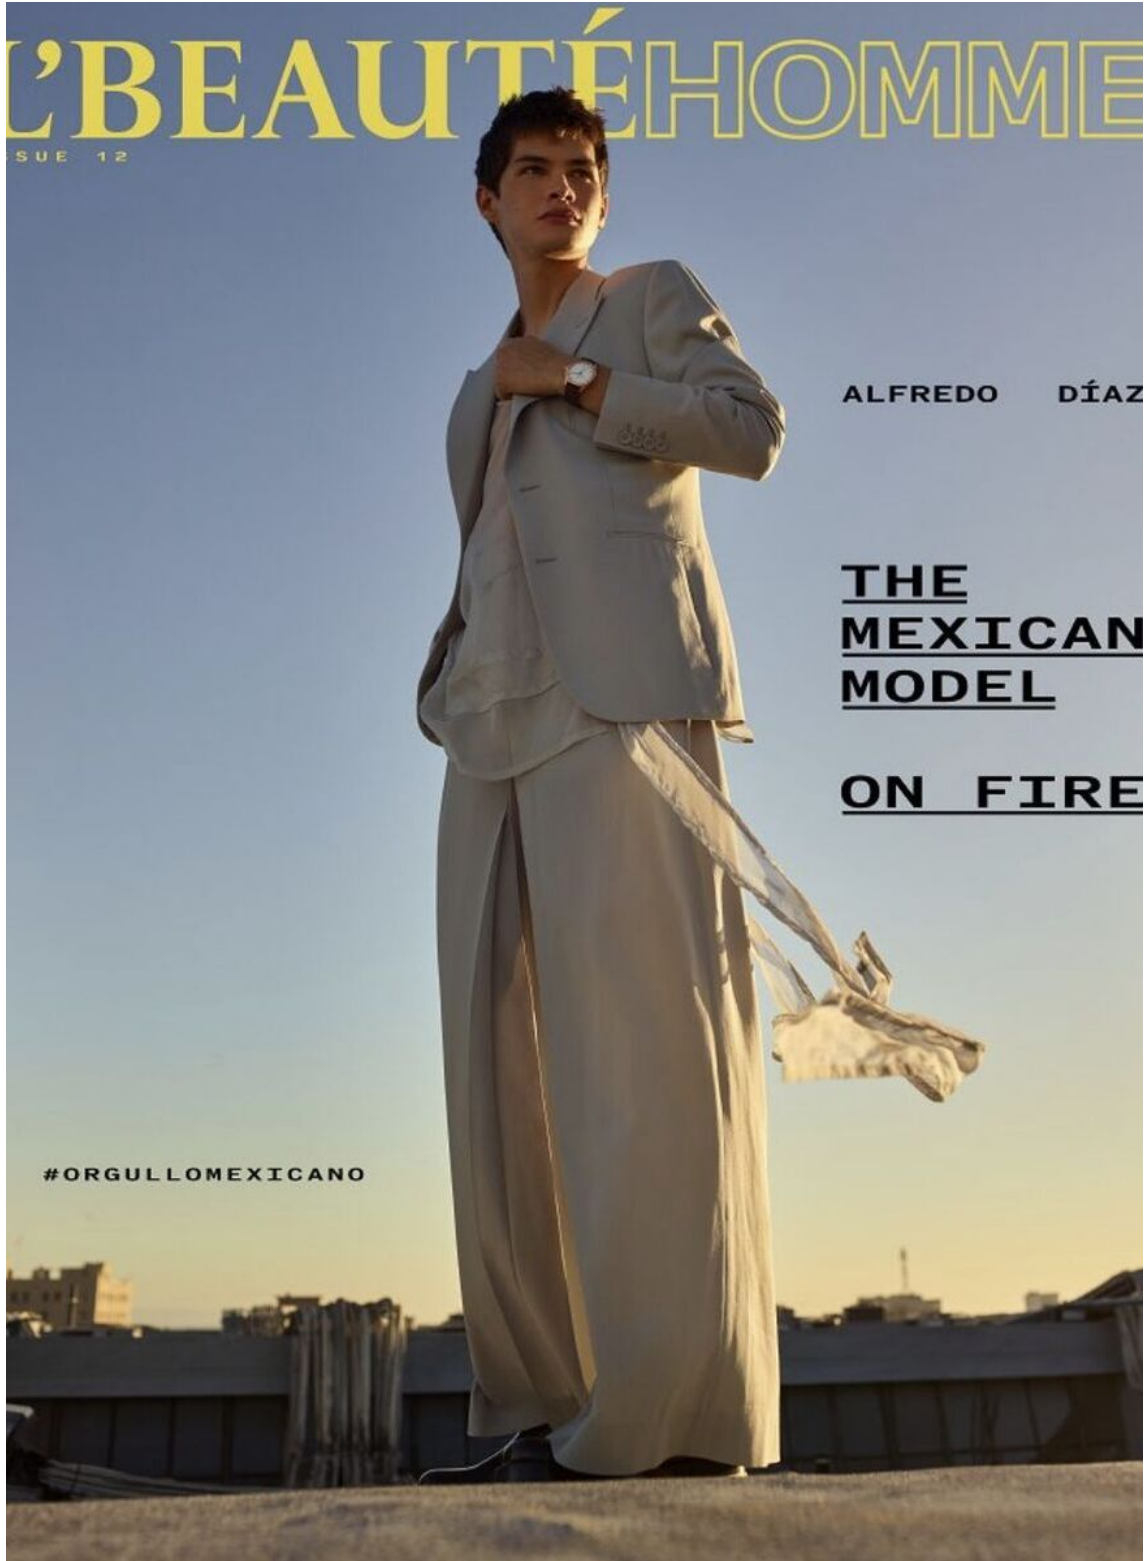

ALFREDO DIAZ

height 6'1" · bust 35.5" · waist 28" · suit 46
shoes size 44 EU/13 US/10 UK · hair brown · eyes green