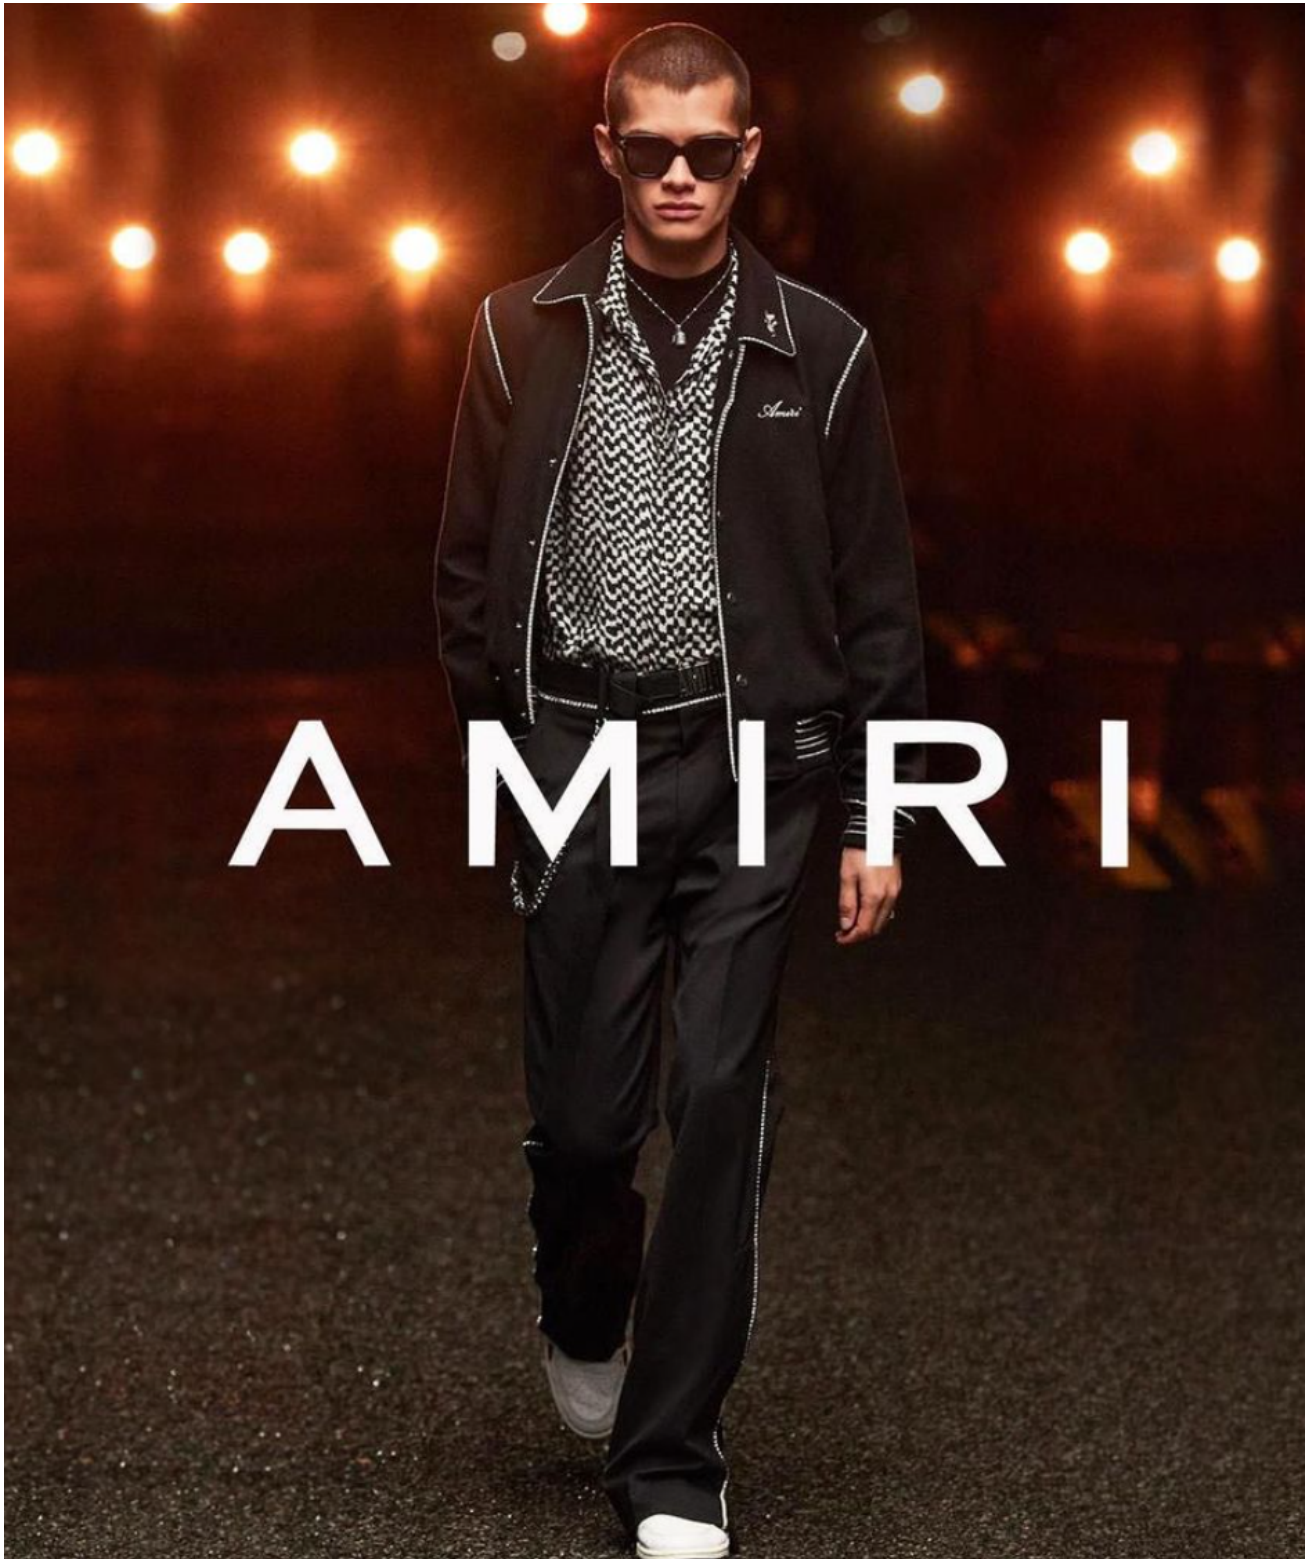

ALFREDO DIAZ

height 6'1" · bust 35.5" · waist 28" · suit 46
shoes size 44 EU/13 US/10 UK · hair brown · eyes green